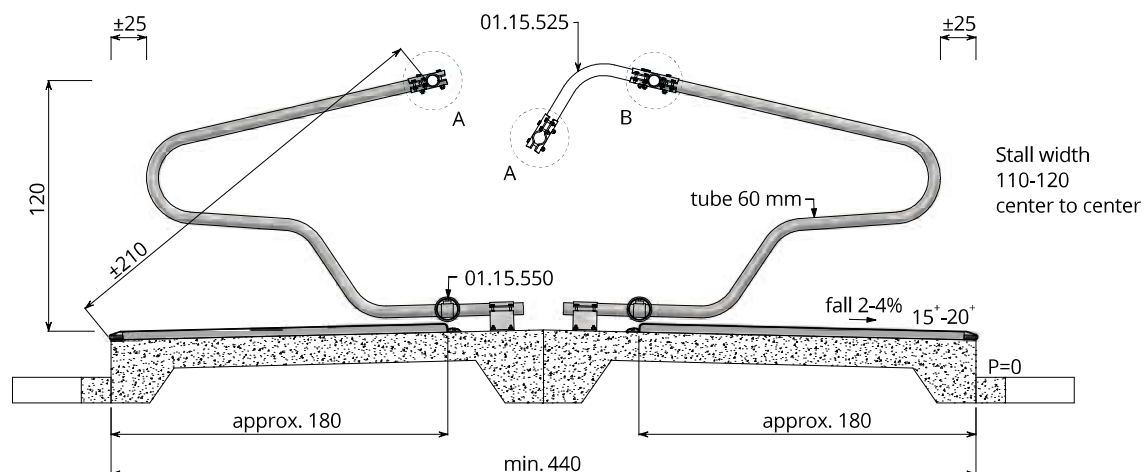

Major characteristics:

- Exceptionally 'open' cubicle which allows the cow to move naturally, when getting up and laying down;
- Plenty head space;
- Simple and solid design;
- Neck rail: 120 cm;
- Widely applicable;
- Easy to install and adjust;
- Flexible and adjustable knee rail;

01.15.500 Freestall divider model 'Cosmos' (mounting support piece and T-clamp included)

Fittings

- 11.11.240** Floor anchor M12 x 106 (4 per divider)
- 10.20.600** Tube 60 mm, length 6 m
- 04.21.020** Tube clamp coupling 60mm
- 04.24.020** End coupling 60 mm
- 11.06.200** Stopper 60 mm
- 01.15.550** Knee rail attachment PE125 for 'Cosmos', adjustable (1 per divider)
- 01.15.560** PE125 knee rail, length 1.00 Mtr. (stall width 110-115 cm)
- 01.15.561** PE125 knee rail, length 1.07 Mtr. (stall width from 115 cm)
- 01.15.565** PE125 knee rail, length 1.25 Mtr. (last knee rail, from divider to end wall)
- 01.90.370** End coupling for knee rail PE125 (attachment knee rail at end wall)
- 11.11.210** Floor anchor M10 x 71 mm (2 per end coupling)
- 01.15.590** Quick release for Cosmos

Model 'Cosmos' with head rail and neck rail

01.15.525 Connection for head rail four-way clamp incl. (1 per divider)

01.15.500 Model 'Cosmos' for cows

Detail A

Detail B

01.15.500
Model 'Cosmos'
for cows,
single row at
outer wall

Stall width
110-120
center to center

Detail A

- Quick release for easy backdriving cow

01.15.500
Model 'Cosmos'
for cows,
single row,
unattached

Stall width
110-120
center to center

Detail B