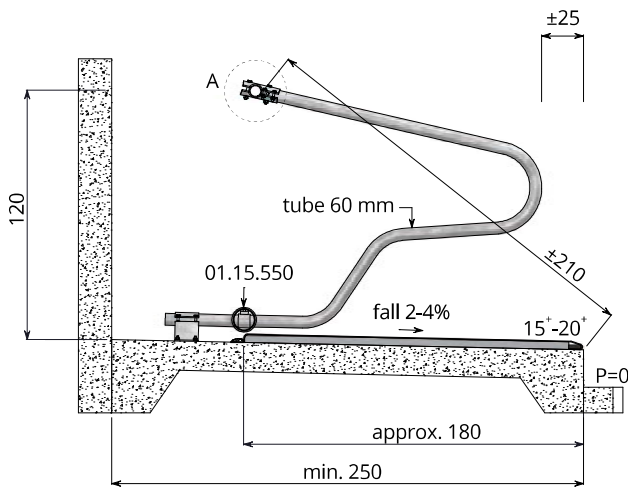

Major characteristics:

- Exceptionally 'open' cubicle which allows the cow to move naturally, when getting up and laying down;
- Plenty head space;
- Simple and solid design;
- Neck rail: 120 cm;
- Widely applicable;
- Easy to install and adjust;
- Flexible and adjustable knee rail;

01.15.500 Freestall divider model 'Cosmos' (mounting support piece and T-clamp included)

Fittings

- 11.11.240** Floor anchor M12 x 106 (4 per divider)
- 10.20.600** Tube 60 mm, length 6 m
- 04.21.020** Tube clamp coupling 60mm
- 04.24.020** End coupling 60 mm
- 11.06.200** Stopper 60 mm
- 01.15.550** Knee rail attachment PE125 for 'Cosmos', adjustable (1 per divider)
- 01.15.560** PE125 knee rail, length 1.00 Mtr. (stall width 110-115 cm)
- 01.15.561** PE125 knee rail, length 1.07 Mtr. (stall width from 115 cm)
- 01.15.565** PE125 knee rail, length 1.25 Mtr. (last knee rail, from divider to end wall)
- 01.90.370** End coupling for knee rail PE125 (attachment knee rail at end wall)
- 11.11.210** Floor anchor M10 x 71 mm (2 per end coupling)
- 01.15.590** Quick release for Cosmos

Model 'Cosmos' with head rail and neck rail

01.15.525 Connection for head rail four-way clamp incl. (1 per divider)

01.15.500 Model 'Cosmos' for cows

Detail A

Detail B

01.15.500
Model 'Cosmos'
for cows,
single row at
outer wall

Stall width
110-120
center to center

Detail A

- Quick release for easy backdriving cow

01.15.500
Model 'Cosmos'
for cows,
single row,
unattached

Stall width
110-120
center to center

Detail B