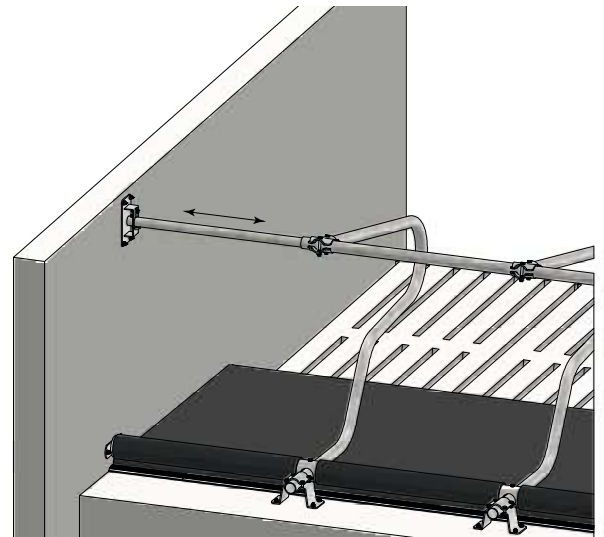

Major characteristics:

- Exceptionally 'open' cubicle which allows the cow to move naturally, when getting up and laying down;
- Plenty head space;
- Simple and solid design;
- Neck rail: 120 cm;
- Widely applicable;
- Easy to install and adjust;
- Flexible and adjustable knee rail;

Model 'Cosmos' with head rail and neck rail

01.15.525 Connection for head rail four-way clamp incl. (1 per divider)

01.15.500 Model 'Cosmos' for cows

Detail A

Detail B

01.15.500
Model 'Cosmos'
for cows,
single row at
outer wall

Stall width
110-120
center to center

Detail A

- Quick release for easy backdriving cow

01.15.500
Model 'Cosmos'
for cows,
single row,
unattached

Stall width
110-120
center to center

Detail B