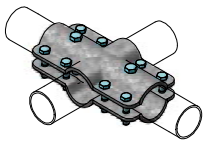

Model 'Cosmos' with head rail and neck rail

01.15.525 Connection for head rail four-way clamp incl. (1 per divider)

01.15.500 Model 'Cosmos' for cows

Detail A

Detail B

01.15.500
Model 'Cosmos'
for cows,
single row at
outer wall

Stall width
110-120
center to center

Detail A

- Quick release for easy backdriving cow

01.15.500
Model 'Cosmos'
for cows,
single row,
unattached

Stall width
110-120
center to center

Detail B