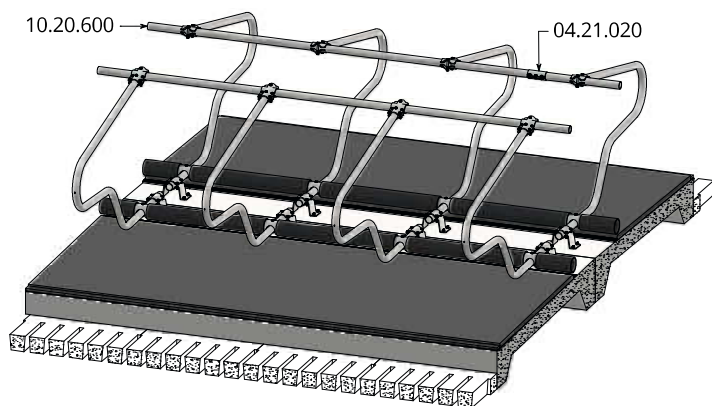

The Spinder 'Cosmos' free stall divider is a prime example of an 'open' cubicle. Large and spacious: therefore very animal friendly. This open system provides room enough for the cow to move naturally, when getting up and laying down. Consequentially the cows will lay down sooner which will improve production and hoof health.

For matting we advise a cow mattress: the Spinder Meadow mattress or the waterbeds. The combination Cosmos and loose bedding is also a possibility.

The PE retaining knee rail ensures for a perfect position of the animal, resulting in clean cows and cubicles.

Major characteristics:

- Exceptionally 'open' cubicle which allows the cow to move naturally, when getting up and laying down;
- Plenty head space;
- Simple and solid design;
- Neck rail: 120 cm;
- Widely applicable;
- Easy to install and adjust;
- Flexible and adjustable knee rail;

Stall width
110-120
center to center

Detail A

- Quick release for easy backdriving cow

01.15.500
Model 'Cosmos'
for cows,
single row,
unattached

Stall width
110-120
center to center

Detail B